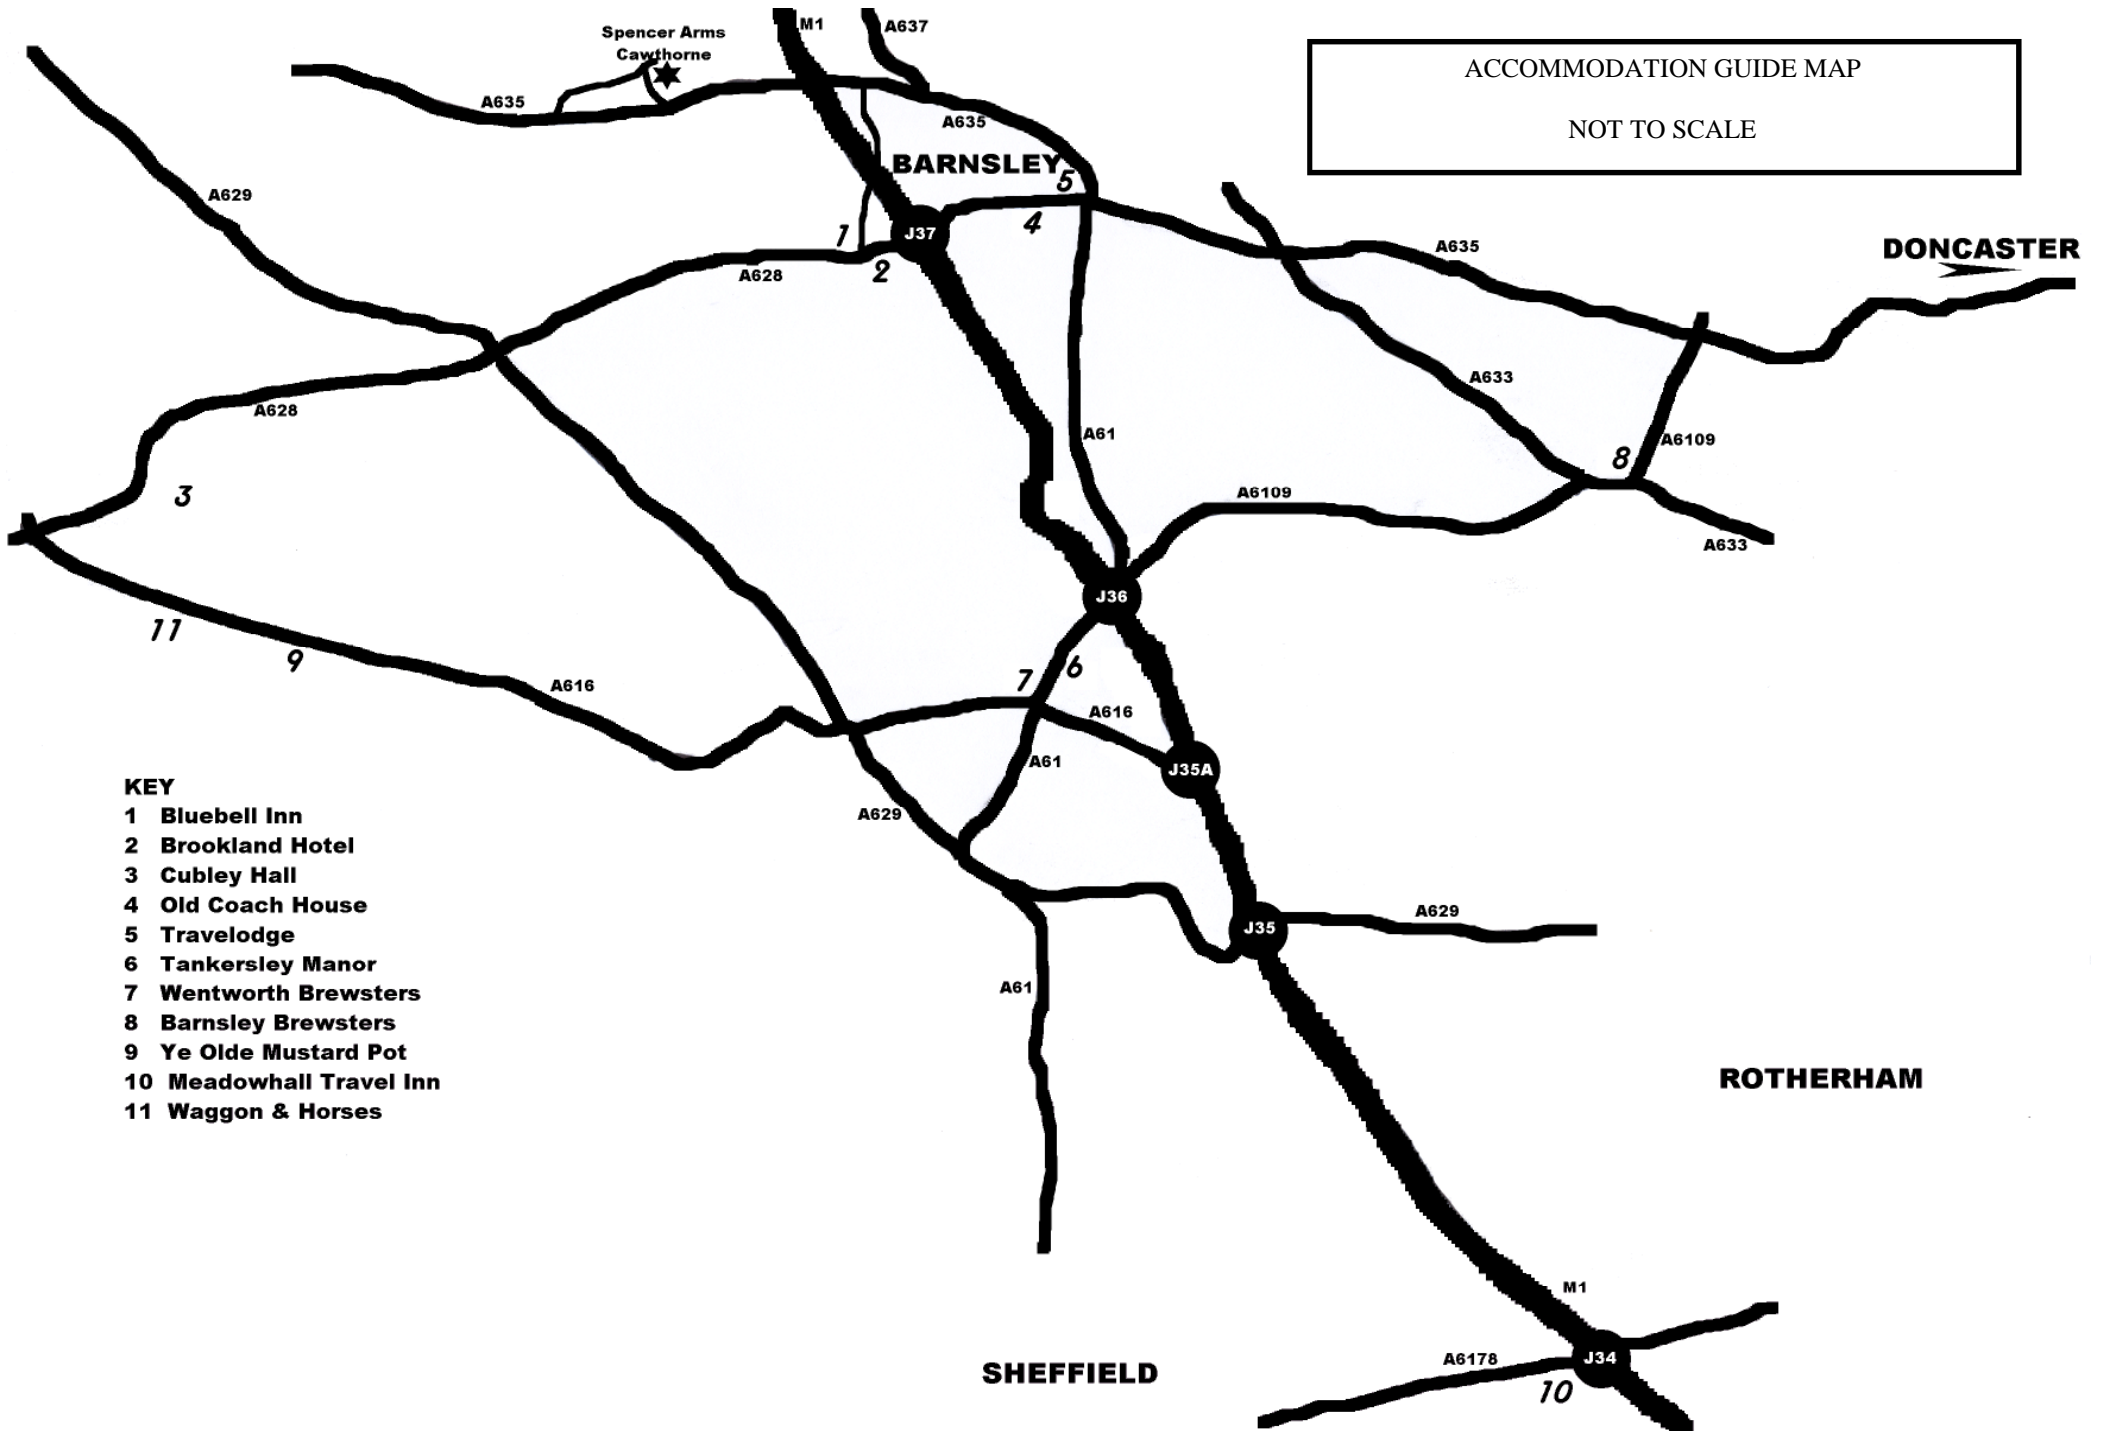

ACCOMMODATION GUIDE MAP

NOT TO SCALE

KEY

- 1 Bluebell Inn
- 2 Brookland Hotel
- 3 Cubley Hall
- 4 Old Coach House
- 5 Travelodge
- 6 Tankersley Manor
- 7 Wentworth Brewsters
- 8 Barnsley Brewsters
- 9 Ye Olde Mustard Pot
- 10 Meadowhall Travel Inn
- 11 Waggon & Horses